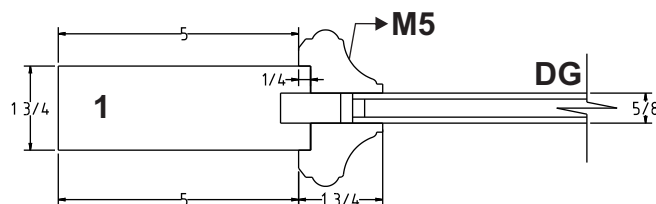

**EXTERIOR GLASS DOORS STICKING
1-3/4" THICK DOORS
DUAL GLAZE OR SINGLE GLAZE
TEMPERED GLASS**

HACIENDA = 1-M1-DG

MAJORCA = 1-M6-DG

CAPRI = 1-M2-DG

HACIENDA = 1-M1-SG

SEVILLA = 1-M3-DG

MADRID = 1-M5-DG

**FOR SINGLE GLAZE GLASS
USE STICKING # PLUS "SG"**

EXAMPLE

**1-M1-DG = HACIENDA STICKING WITH
APPLIED MOLDING M1 & DUAL GLAZE
GLASS**

**1-M1-SG = HACIENDA STICKING WITH
APPLIED MOLDING M1 & SINGLE GLAZE
GLASS**