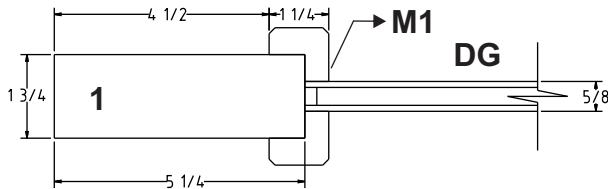

**EXTERIOR GLASS DOORS STICKING
1-3/4" THICK DOORS
DUAL GLAZE OR SINGLE GLAZE
TEMPERED GLASS**

HACIENDA = 1-M1-DG

MAJORCA = 1-M6-DG

CAPRI = 1-M2-DG

HACIENDA = 1-M1-SG

SEVILLA = 1-M3-DG

MADRID = 1-M5-DG

**FOR SINGLE GLAZE GLASS
USE STICKING # PLUS "SG"**

EXAMPLE

**1-M1-DG = HACIENDA STICKING WITH
APPLIED MOLDING M1 & DUAL GLAZE
GLASS**

**1-M1-SG = HACIENDA STICKING WITH
APPLIED MOLDING M1 & SINGLE GLAZE
GLASS**