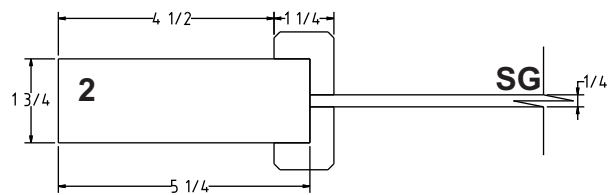

**EXTERIOR GLASS DOORS STICKING
1-3/4" THICK DOORS
DUAL GLAZE OR SINGLE GLAZE
TEMPERED GLASS**

HACIENDA = 1-M1-DG

MAJORCA = 1-M6-DG

CAPRI = 1-M2-DG

HACIENDA = 1-M1-SG

SEVILLA = 1-M3-DG

MADRID = 1-M5-DG

**FOR SINGLE GLAZE GLASS
USE STICKING # PLUS "SG"**

EXAMPLE

**1-M1-DG = HACIENDA STICKING WITH
APPLIED MOLDING M1 & DUAL GLAZE
GLASS**

**1-M1-SG = HACIENDA STICKING WITH
APPLIED MOLDING M1 & SINGLE GLAZE
GLASS**