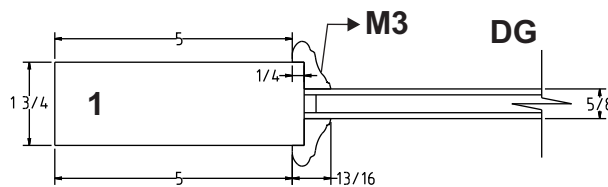

**EXTERIOR GLASS DOORS STICKING
1-3/4" THICK DOORS
DUAL GLAZE OR SINGLE GLAZE
TEMPERED GLASS**

HACIENDA = 1-M1-DG

MAJORCA = 1-M6-DG

CAPRI = 1-M2-DG

HACIENDA = 1-M1-SG

SEVILLA = 1-M3-DG

MADRID = 1-M5-DG

**FOR SINGLE GLAZE GLASS
USE STICKING # PLUS "SG"**

EXAMPLE

**1-M1-DG = HACIENDA STICKING WITH
APPLIED MOLDING M1 & DUAL GLAZE
GLASS**

**1-M1-SG = HACIENDA STICKING WITH
APPLIED MOLDING M1 & SINGLE GLAZE
GLASS**