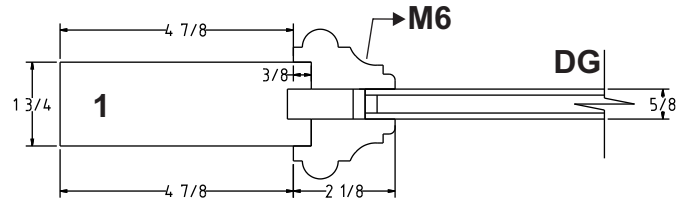

**EXTERIOR GLASS DOORS STICKING
1-3/4" THICK DOORS
DUAL GLAZE OR SINGLE GLAZE
TEMPERED GLASS**

HACIENDA = 1-M1-DG

MAJORCA = 1-M6-DG

CAPRI = 1-M2-DG

HACIENDA = 1-M1-SG

SEVILLA = 1-M3-DG

MADRID = 1-M5-DG

**FOR SINGLE GLAZE GLASS
USE STICKING # PLUS "SG"**

EXAMPLE

**1-M1-DG = HACIENDA STICKING WITH
APPLIED MOLDING M1 & DUAL GLAZE
GLASS**

**1-M1-SG = HACIENDA STICKING WITH
APPLIED MOLDING M1 & SINGLE GLAZE
GLASS**