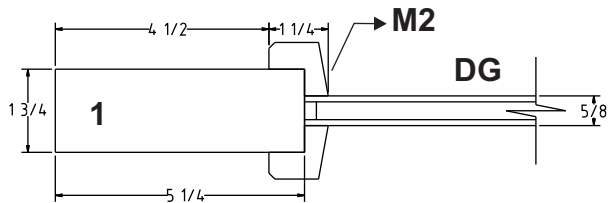

**EXTERIOR GLASS DOORS STICKING
1-3/4" THICK DOORS
DUAL GLAZE OR SINGLE GLAZE
TEMPERED GLASS**

HACIENDA = 1-M1-DG

MAJORCA = 1-M6-DG

CAPRI = 1-M2-DG

HACIENDA = 1-M1-SG

SEVILLA = 1-M3-DG

MADRID = 1-M5-DG

**FOR SINGLE GLAZE GLASS
USE STICKING # PLUS "SG"**

EXAMPLE

**1-M1-DG = HACIENDA STICKING WITH
APPLIED MOLDING M1 & DUAL GLAZE
GLASS**

**1-M1-SG = HACIENDA STICKING WITH
APPLIED MOLDING M1 & SINGLE GLAZE
GLASS**